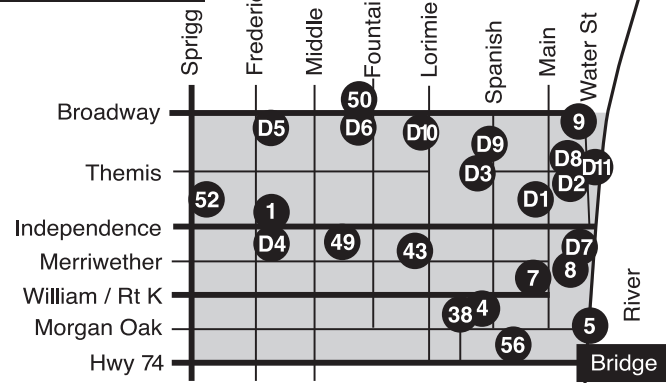

Trail of Tears State Park (9 miles north of Lexington/Hwy 177)

- OTHER ATTRACTIONS WEST FROM JUNCTION OF I-55 & HWY 61**
- Bent Creek Golf Course  
6 miles
  - Bollinger Mill/Covered Bridge  
13 miles
  - County Courthouse  
5 miles
  - Iron Mountain Steam Train  
4 miles
  - Old McKendree Chapel  
2 miles
  - Rocky Holler USA  
6 miles

**DOWNTOWN**

**INDUSTRIAL PARK**

MAP NOT TO SCALE  
REVISED 10/07

**Map Key:****Attractions:**

- 1 Cape River Heritage Museum\* M-9
- 2 Cape Rock Scenic Overlook P-4
- 3 Fort D Civil War Site M-11
- 4 Glenn House\* N-10
- 5 Old Mississippi Bridge Overlook\* O-10
- 6 Old Lorimier Cemetery N-8
- 7 Old St. Vincent's Church\* N-9
- 8 Red House Interpretive Center\* O-9
- 9 Riverfront Park\* O-9
- 10 University Museum L-7

**Parks:**

- 20 Arena Park H-8
- 13 Capaha Park K-8
- 21 County Parks / Nature Center B-2
- 22 Osage Park F-5
- 23 Shawnee Park Sports Complex H-10

**Shopping / Antiques:**

- 24 Broadview Plaza H-10
- 25 Cape West Business Park E-12
- 26 Cape West Plaza E-11
- 27 Historic Downtown Shopping District O-9
- 28 Town Plaza Shopping Center I-9
- 29 West Park Mall G-11
- 30 West Park Village H-10

**Hotels/Motels:**

- 31 Budget Inn G-6
- 32 Drury Lodge E-10
- 33 Drury Suites D-10
- 34 Hampton Inn E-11
- 35 Holiday Inn Express & Suites F-10
- 36 Holiday Lodge E-4
- 37 Pear Tree Inn F-10
- 38 Relax Inn\* N-10
- 39 Super 8 Motel D-4
- 40 Townhouse Inn H-8
- 41 Victorian Inn F-10